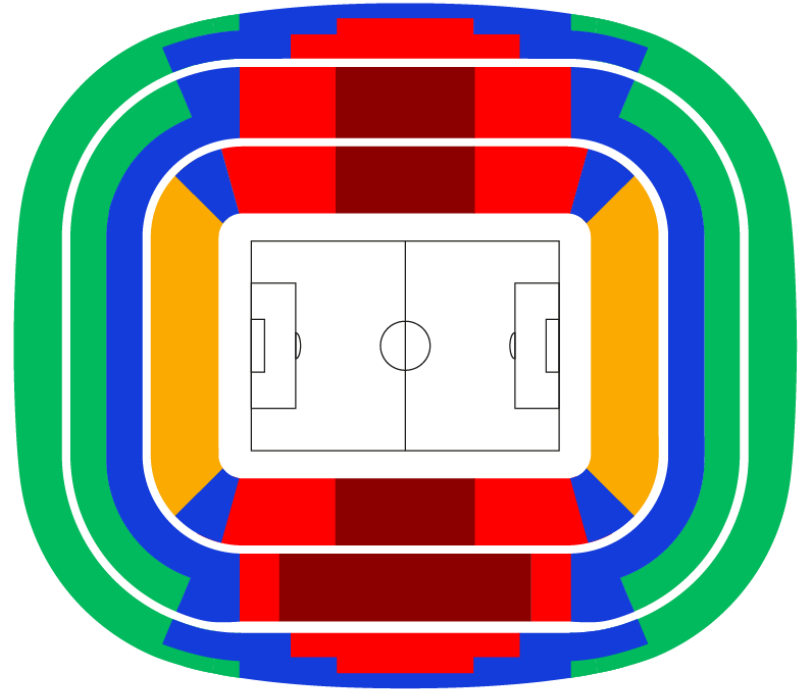

PRICES & CATEGORIES

TICKET PRICES

	GROUP STAGE	OPENING MATCH	ROUND OF 16	QUARTER- FINAL	SEMI-FINAL	FINAL
FANS FIRST	30	50	50	60	80	95
CAT 3	60	195	85	100	195	300
CAT 2	150	400	175	200	400	600
CAT 1	200	600	250	300	600	1'000
PRIME SEATS	400	900	500	700	900	2000

* Accessible tickets will be sold at the same price than the Fans First tickets

TICKET CATEGORIES

Prime Seats: Centrally positioned in Category 1 and located behind the team benches.

Category 1: Located on the main and opposite stands; or in the lower blocks in the corners.

Category 2: Located in the corners and behind the goals; or on the main and opposite stands, above the Category 1 seats.

Category 3: Located in the corners and behind the goals; further away from the pitch than Category 2 seats.

Fans First: Located behind the goals.

NB. There will be no standing tickets

Map not contractual, for illustration purpose only.